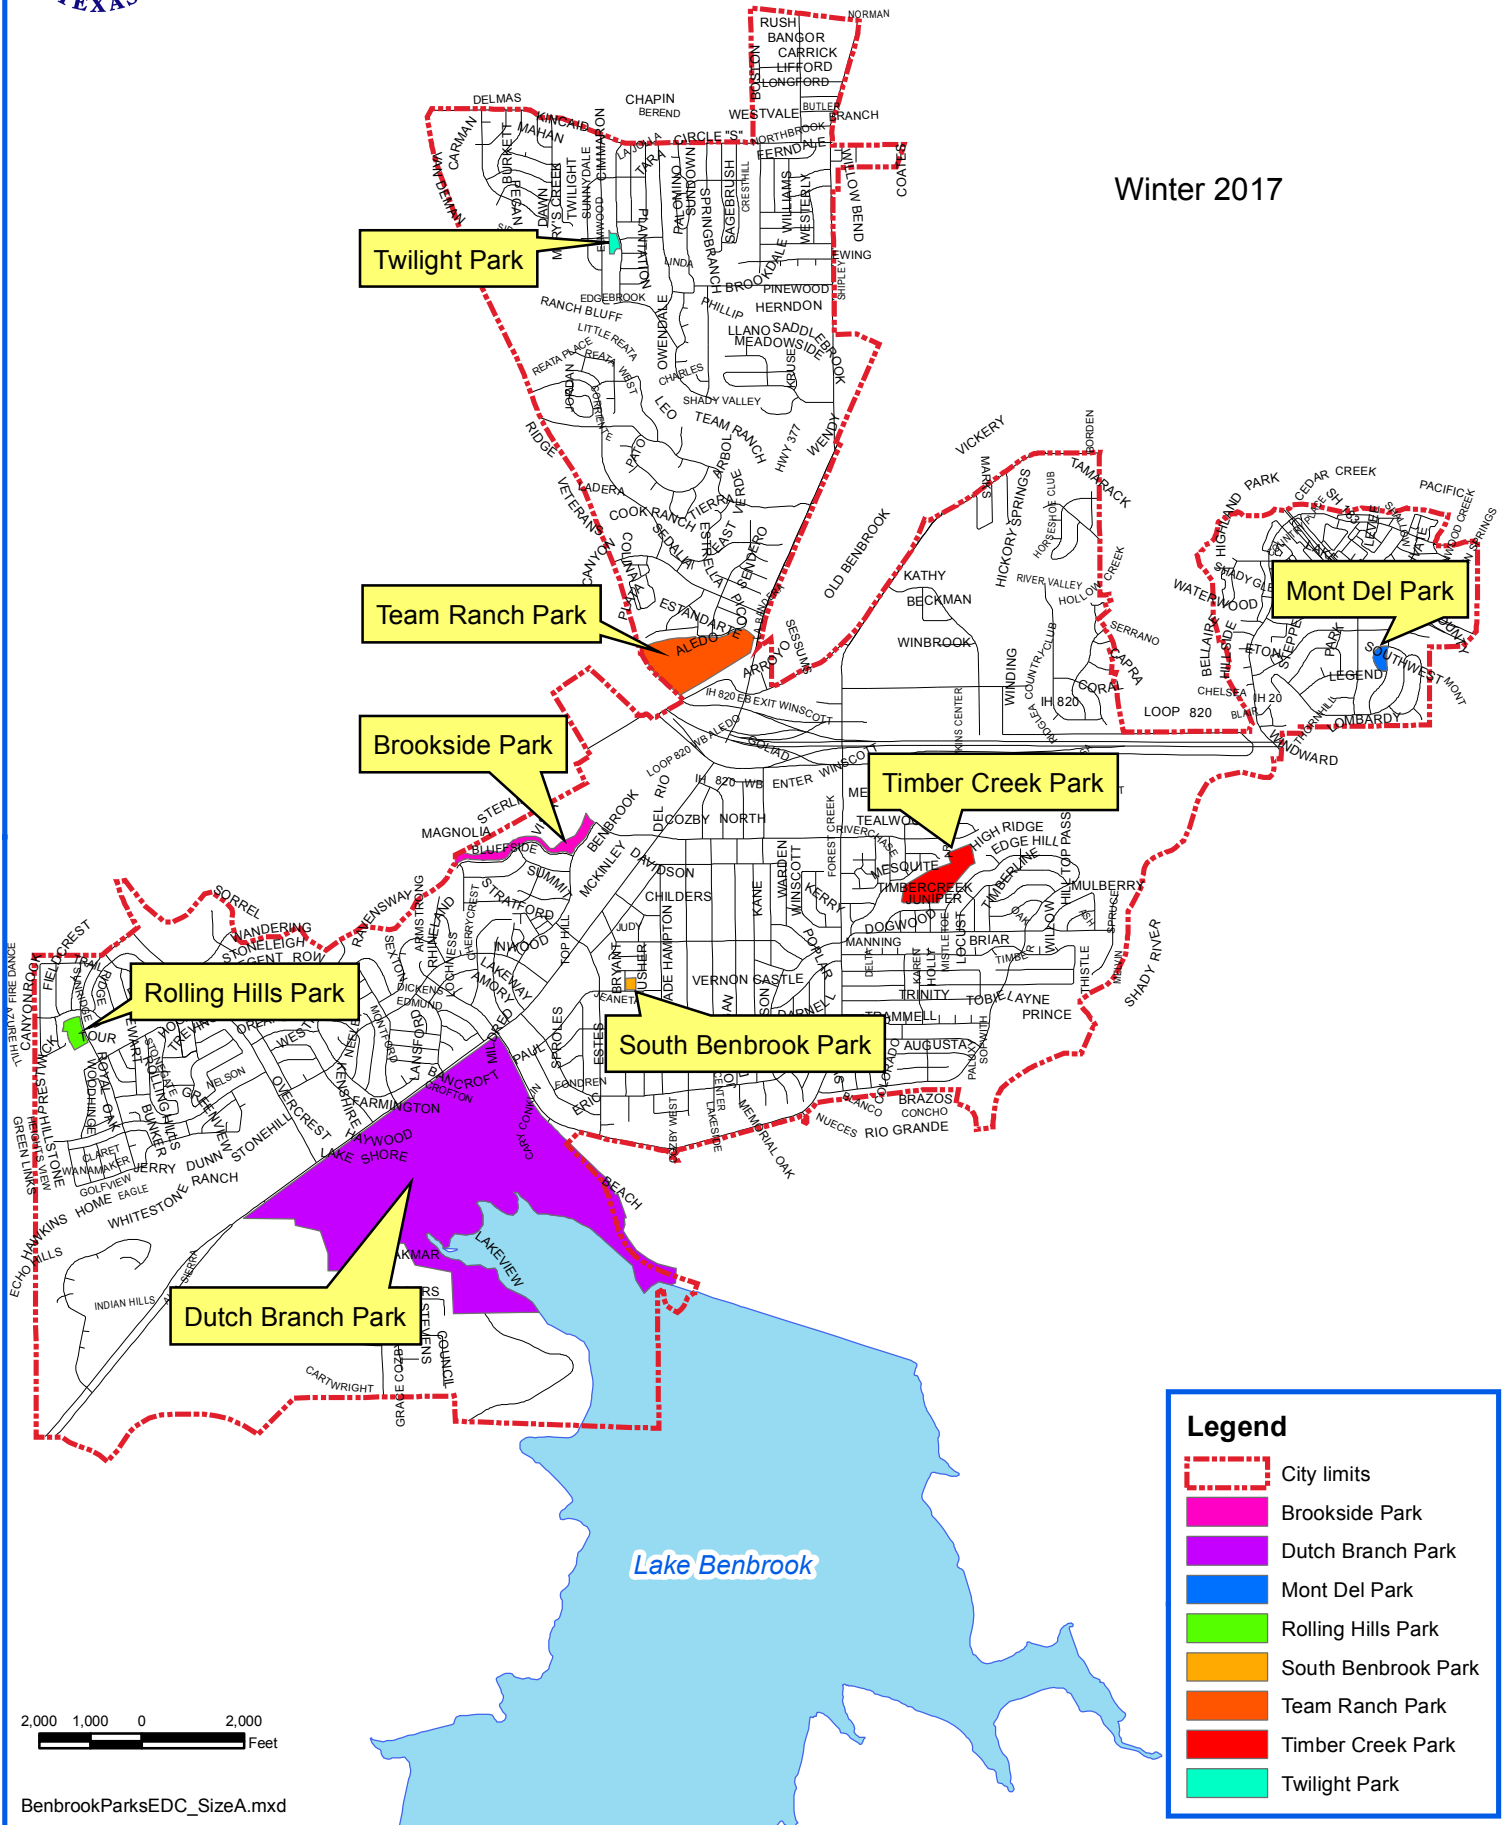

# Benbrook Parks

Winter 2017

**Legend**

- City limits
- Brookside Park
- Dutch Branch Park
- Mont Del Park
- Rolling Hills Park
- South Benbrook Park
- Team Ranch Park
- Timber Creek Park
- Twilight Park